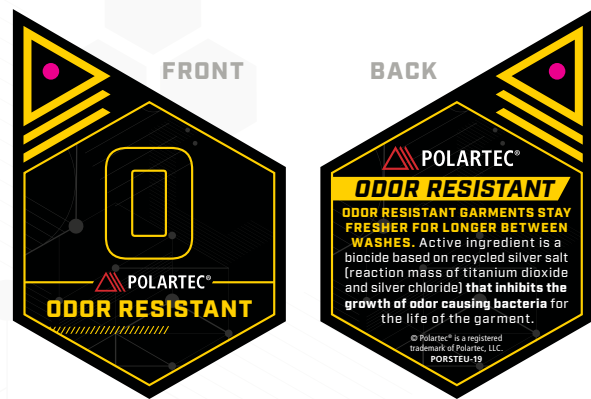

ODOR RESISTANT

ENHANCED ELEMENTS

ODOR (NORTH AMERICA)

| PORSTNA-19 | 1.75 X 2.5in | 4.45 X 6.35 cm

ODOR (EUROPE)

| PORSTEU-19 | 1.75 X 2.5in | 4.45 X 6.35 cm

POLARTEC® EcoEngineering™

SUSTAINABILITY+

EcoEngineering™ (NORTH AMERICA)

| PEESTNA-19 | 1.75 X 2.5in | 4.45 X 6.35 cm

EcoEngineering™ (EUROPE)

| PEESTEU-19 | 1.75 X 2.5in | 4.45 X 6.35 cm

HEAT TRANSFERS

| 3 X .77 in | 8.4 X 1.96 cm

PHTEERW-19

PHTEEWW-19