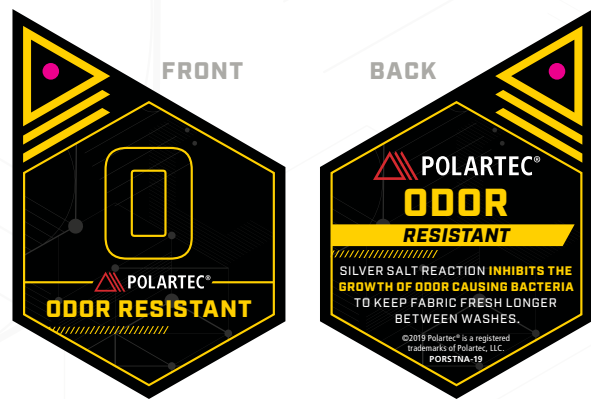

ODOR RESISTANT

ENHANCED ELEMENTS

ODOR (NORTH AMERICA)

| PORSTNA-19 | 1.75 X 2.5in | 4.45 X 6.35 cm

ODOR (EUROPE)

| PORSTEU-19 | 1.75 X 2.5in | 4.45 X 6.35 cm

POLARTEC® EcoEngineering™

SUSTAINABILITY+

EcoEngineering™ (NORTH AMERICA)

| PEESTNA-19 | 1.75 X 2.5in | 4.45 X 6.35 cm

EcoEngineering™ (EUROPE)

| PEESTEU-19 | 1.75 X 2.5in | 4.45 X 6.35 cm

HEAT TRANSFERS

| 3 X .77 in | 8.4 X 1.96 cm

PHTEERW-19

PHTEEWW-19

PHTEERB-19

PHTEEBB-19

| 3.04 X .63 in | 7.72 X 1.6 cm

BHTEERW-19

BHTEEWW-19

BHTEERB-19

BHTEEBB-19

GARMENT LABELS (WOVEN)