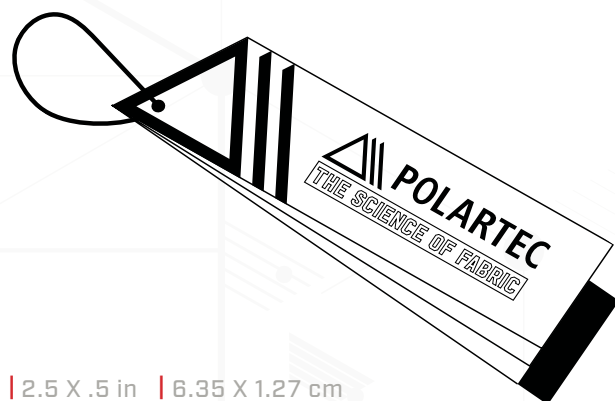

POWER DRY®

BASE | BI-COMPONENT

HANG TAG (3-PAGE) | PPD3-19 | 6.5 X 1.75 in | 16.5 X 4.45 cm

FRONT

INSIDE PAGE 1

INSIDE PAGE 2

INSIDE PAGE 3

INSIDE PAGE 4

BACK

GARMENT LABELS (WOVEN)

PLPPDV-19 | 1.25 X 1 in | 3.2 X 2.5 cm

PLPPDH-19 | 2.5 X .5 in | 6.35 X 1.27 cm

HANG TAG (1-PAGE) | PPD1-19 | 6.5 X 1.75 in | 16.5 X 4.45 cm

FRONT

BACK

ACCESSORY TAG | PPDACC-19 | 3.25 X 1 in | 8.26 X 4.45 cm