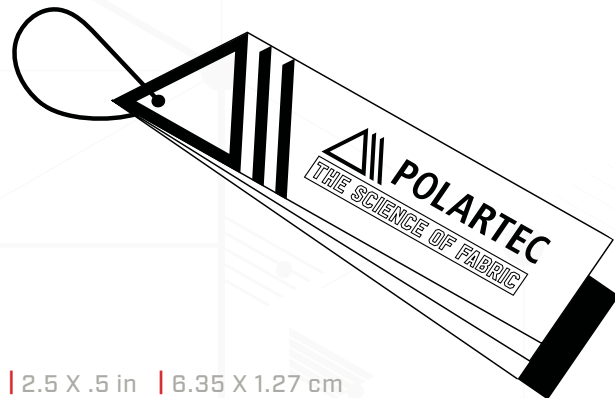

**HANG TAG (3-PAGE)** | PPG3-19 | 6.5 X 1.75 in | 16.5 X 4.45 cm

FRONT

INSIDE PAGE 1

INSIDE PAGE 2

INSIDE PAGE 3

INSIDE PAGE 4

BACK

**GARMENT LABELS (WOVEN)**

| PLPPGV-19 | 1.25 X 1 in | 3.2 X 2.5 cm

| PLPPGH-19 | 2.5 X .5 in | 6.35 X 1.27 cm

**HANG TAG (1-PAGE)** | PPG1-19 | 6.5 X 1.75 in | 16.5 X 4.45 cm

FRONT

BACK

**ACCESSORY TAG** | PPGACC-19 | 3.25 X 1 in | 8.26 X 4.45 cm