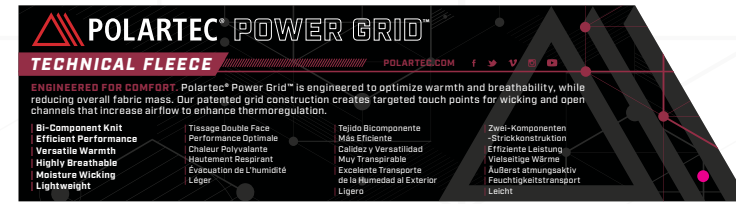

HANG TAG (3-PAGE) | PPG3-19 | 6.5 X 1.75 in | 16.5 X 4.45 cm

GARMENT LABELS (WOVEN)

| PLPPGV-19 | 1.25 X 1 in | 3.2 X 2.5 cm

| PLPPGH-19 | 2.5 X .5 in | 6.35 X 1.27 cm

HANG TAG (1-PAGE) | PPG1-19 | 6.5 X 1.75 in | 16.5 X 4.45 cm

BACK

ACCESSORY TAG | PPGACC-19 | 3.25 X 1 in | 8.26 X 4.45 cm

HEAT TRANSFERS

| 2.29 X 1.75 in | 5.82 X 4.45 cm

| 3.3 X .7 in | 8.4 X 1.78 cm

WARM
DRY
COOL
SAFE