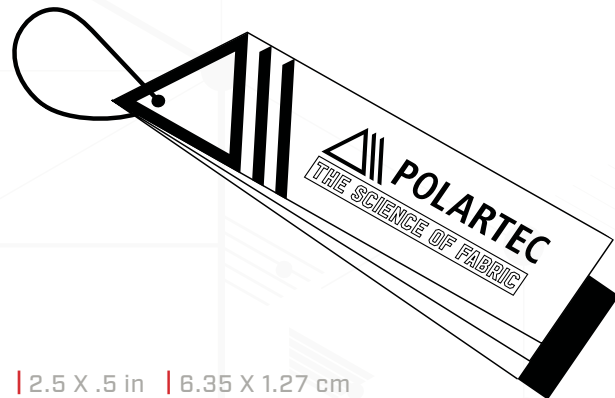

HANG TAG (3-PAGE) | PPW3-19 | 6.5 X 1.75 in | 16.5 X 4.45 cm

FRONT

INSIDE PAGE 1

INSIDE PAGE 2

INSIDE PAGE 3

INSIDE PAGE 4

BACK

GARMENT LABELS (WOVEN)

| PLPPWV-19 | 1.25 X 1 in | 3.2 X 2.5 cm

| PLPPWH-19 | 2.5 X .5 in | 6.35 X 1.27 cm

HANG TAG (1-PAGE) | PPW1-19 | 6.5 X 1.75 in | 16.5 X 4.45 cm

FRONT

BACK

ACCESSORY TAG | PPWACC-19 | 3.25 X 1 in | 8.26 X 4.45 cm

PHTRFV-PPW-19
REFLECTIVE

| 3.3 X .7 in | 8.4 X 1.78 cm

PHTRWH-PPW-19

PHTWWH-PPW-19

PHTRBH-PPW-19

PHTBBH-PPW-19

PHTRFH-PPW-19
REFLECTIVE

WARM
DRY
COOL
SAFE