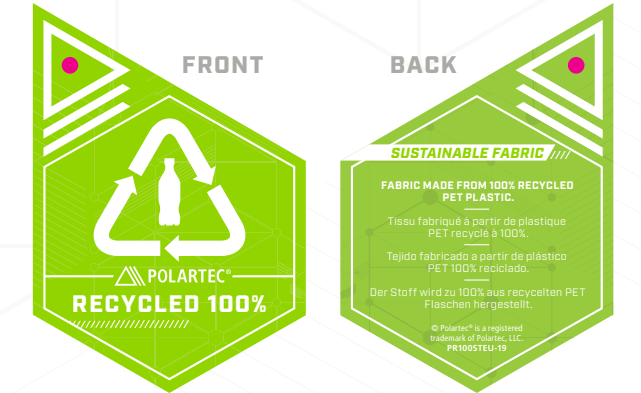

**RECYCLED 50%**  
SUSTAINABILITY

**RECYCLED 50% (NORTH AMERICA)**

| PR50STNA-19 | 1.75 X 2.5in | 4.45 X 6.35 cm

**RECYCLED 50% (EUROPE)**

| PR50STEU-19 | 1.75 X 2.5in | 4.45 X 6.35 cm

**RECYCLED 100%**  
SUSTAINABILITY

**RECYCLED 100% (NORTH AMERICA)**

| PR100STNA-19 | 1.75 X 2.5in | 4.45 X 6.35 cm

**RECYCLED 100% (EUROPE)**

| PR100STEU-19 | 1.75 X 2.5in | 4.45 X 6.35 cm

**HEAT TRANSFERS**

| 2.29 X 1.75 in | 5.82 X 4.45 cm