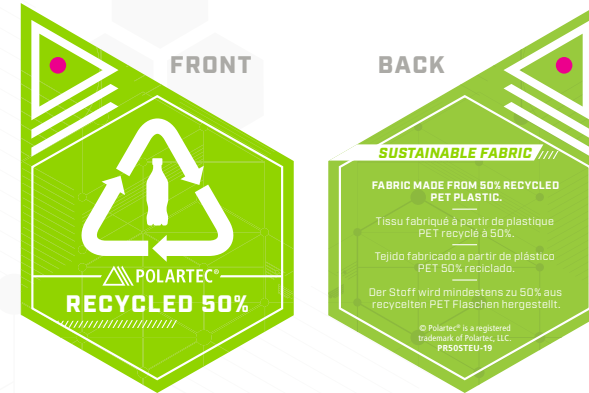

**RECYCLED 50%**  
SUSTAINABILITY

**RECYCLED 50% (NORTH AMERICA)**

| PR50STNA-19 | 1.75 X 2.5in | 4.45 X 6.35 cm

**RECYCLED 50% (EUROPE)**

| PR50STEU-19 | 1.75 X 2.5in | 4.45 X 6.35 cm

**RECYCLED 100%**  
SUSTAINABILITY

**RECYCLED 100% (NORTH AMERICA)**

| PR100STNA-19 | 1.75 X 2.5in | 4.45 X 6.35 cm

**RECYCLED 100% (EUROPE)**

| PR100STEU-19 | 1.75 X 2.5in | 4.45 X 6.35 cm

**HEAT TRANSFERS**

| 2.29 X 1.75 in | 5.82 X 4.45 cm